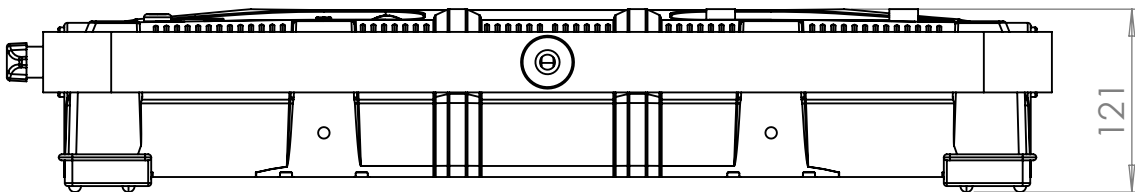

Technical Drawing