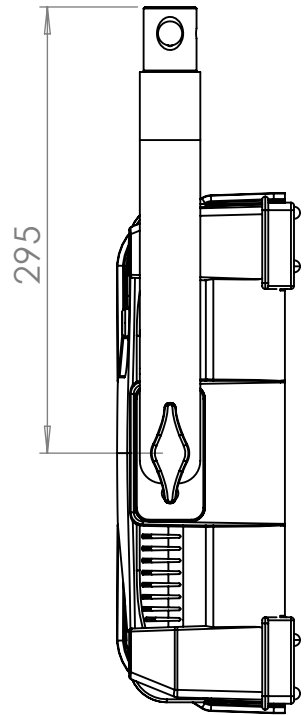

Lupo
Made in Italy

Cod 804 PRO

UltrapanelPRO

Dual Color 60 Hard

Technical Data

Dimensions (cm)	691 x 465 x 121 mm
Dimensions (in)	27.2 x 18.3 x 4.21 in
Weight (kg)	9 kg
Weight (lb)	19.8 lb
CRI (Colour Rendering Index)	95
TLCI (Television Lighting Consistency Index)	96
Estimated LED lifetime (L80)	50,000 hours
Dimmer 0 - 100	included
Dimming curves mode	Linear, Exponential, Logarithmic
DMX module	included
DMX (bit)	8 bit / 16 bit
Connection for 14.8 V battery with standard XLR 4 pin connector (pin 1: negative / pin 4: positive)	included
Standard XLR 5 pin connectors to DMX console	included
Watt consumption	440 W
Watt output (equivalent to tungsten)	8000 W
Firmware upgrades	through USB port
Colour temperature	2800 K - 6500 K
Voltage AC	90 V - 240 V
Voltage DC	14.8 V
Light beam	40°
Frequency (input)	50 / 60 Hz
Compliance	CE
Remote control	Bluetooth Long Range / DMX / RDM
Ambient temperature	Max: + 45°C / Min: - 10°C
Power factor	0.9

Photometric data	6500 K	5600 K	3200 K
Distance			
Lux at 1 m - 3.2 ft	146000	143000	130000
Lux at 2 m - 6.5 ft	39600	39000	35000
Lux at 3 m - 9.8 ft	17500	17200	15800
Lux at 4 m - 13.1 ft	10000	9800	9400
Lux at 5 m - 16.4 ft	6800	6400	6000

Technical Drawing

Pole Operated Yoke