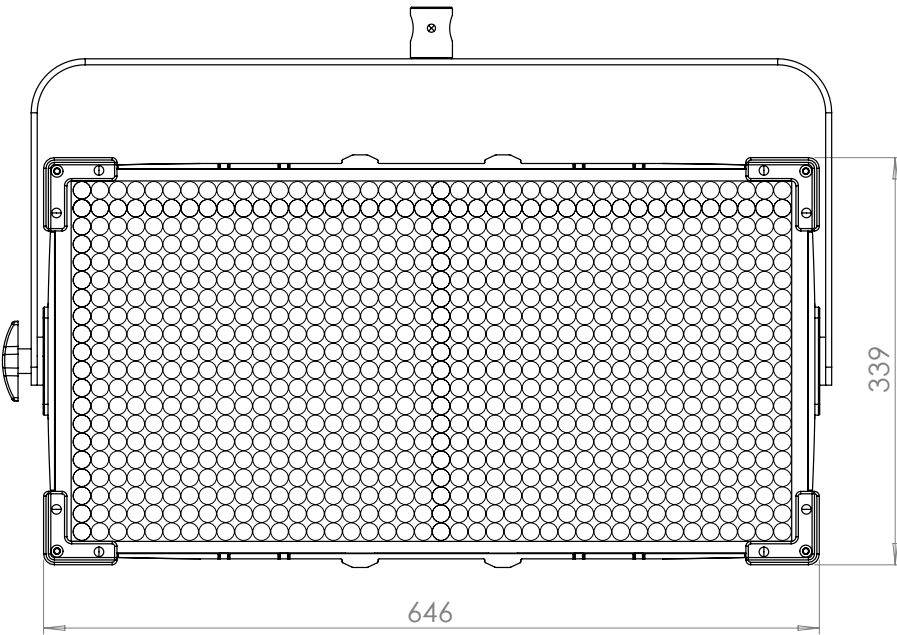

Technical Drawing