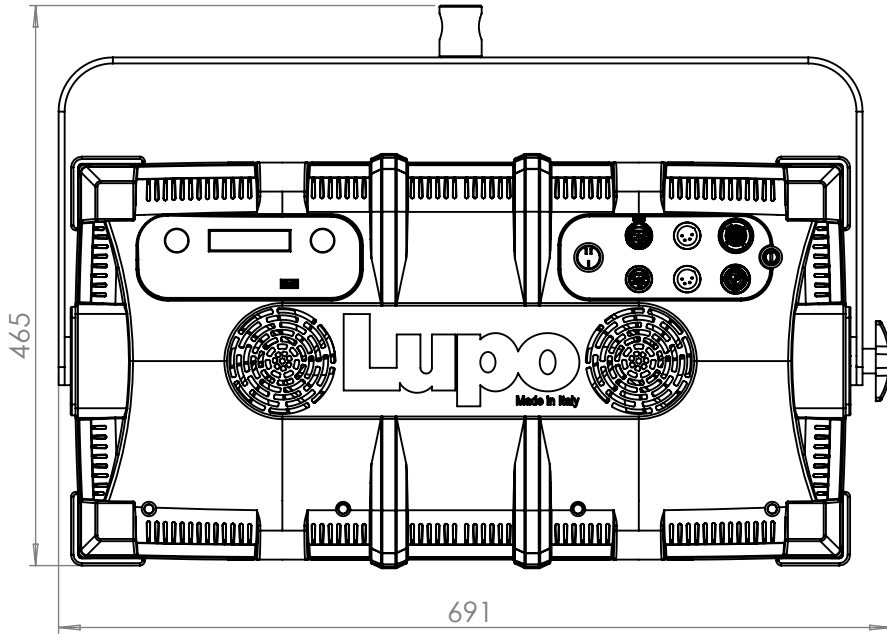

Lupo
Made in Italy

Cod 804 PRO

UltrapanelPRO

Dual Color 60 Hard

Technical Data

Dimensions (cm)	691 x 465 x 121 mm
Dimensions (in)	27.2 x 18.3 x 4.21 in
Weight (kg)	9 kg
Weight (lb)	19.8 lb
CRI (Colour Rendering Index)	95
TLCI (Television Lighting Consistency Index)	96
Estimated LED lifetime (L80)	50,000 hours
Dimmer 0 - 100	included
Dimming curves mode	Linear, Exponential, Logarithmic
DMX module	included
DMX (bit)	8 bit / 16 bit
Connection for 14.8 V battery with standard XLR 4 pin connector (pin 1: negative / pin 4: positive)	included
Standard XLR 5 pin connectors to DMX console	included
Watt consumption	440 W
Watt output (equivalent to tungsten)	8000 W
Firmware upgrades	through USB port
Colour temperature	2800 K - 6500 K
Voltage AC	90 V - 240 V
Voltage DC	14.8 V
Light beam	40°
Frequency (input)	50 / 60 Hz
Compliance	CE
Remote control	Bluetooth Long Range / DMX / RDM
Ambient temperature	Max: + 45°C / Min: - 10°C
Power factor	0.9

Photometric data	6500 K	5600 K	3200 K
Distance			
Lux at 1 m - 3.2 ft	146000	143000	130000
Lux at 2 m - 6.5 ft	39600	39000	35000
Lux at 3 m - 9.8 ft	17500	17200	15800
Lux at 4 m - 13.1 ft	10000	9800	9400
Lux at 5 m - 16.4 ft	6800	6400	6000

Technical Drawing

Pole Operated Yoke